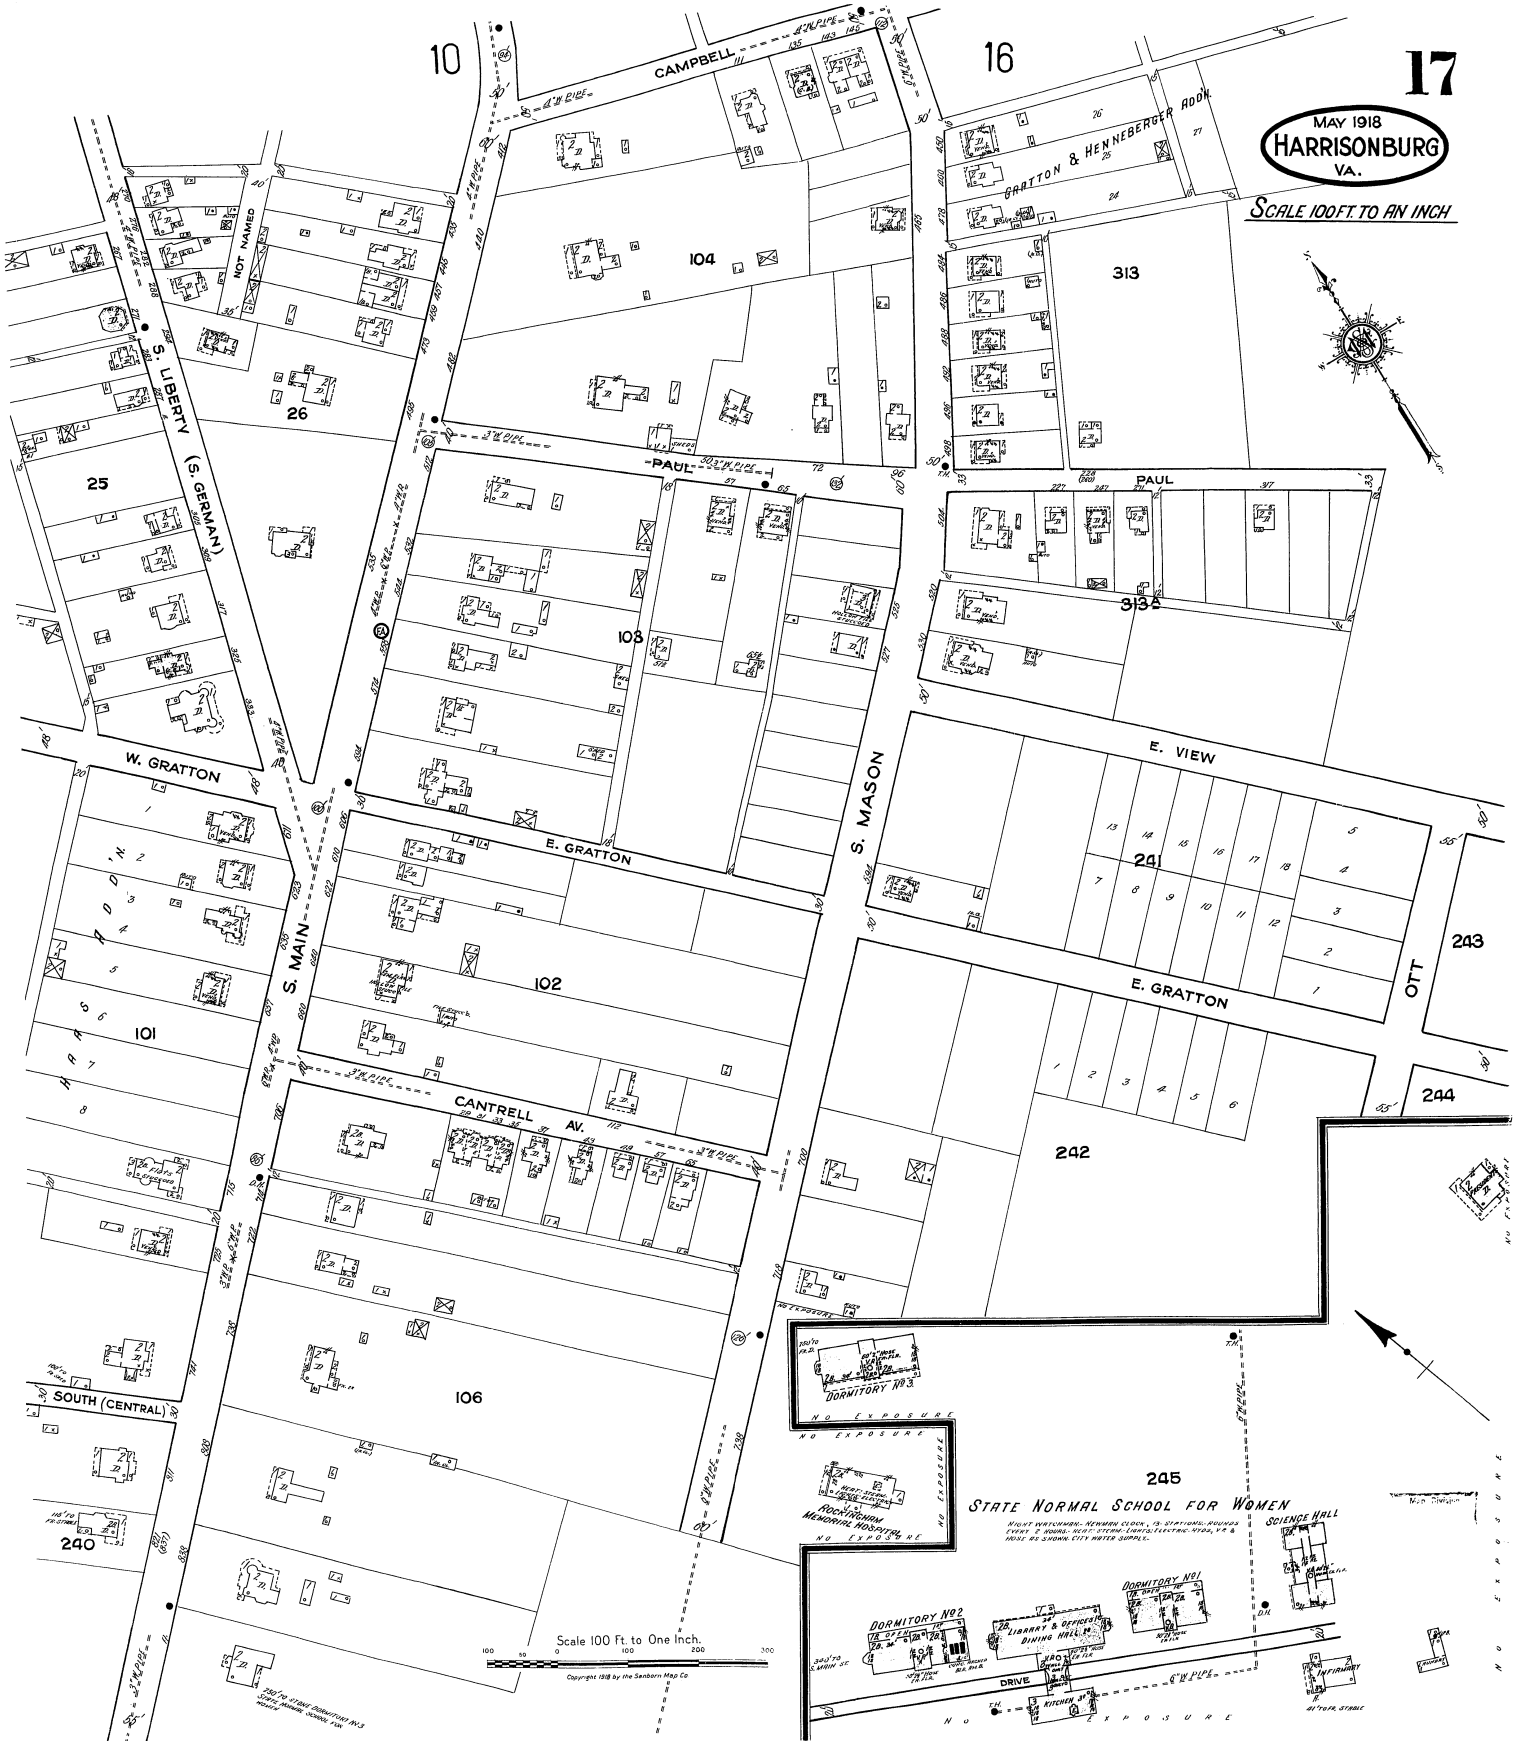

10

16

17

MAY 1918  
**HARRISONBURG**  
VA.

SCALE 100 FT. TO AN INCH

Scale 100 Ft. to One Inch.

Copyright 1918 by the Sanborn Map Co.